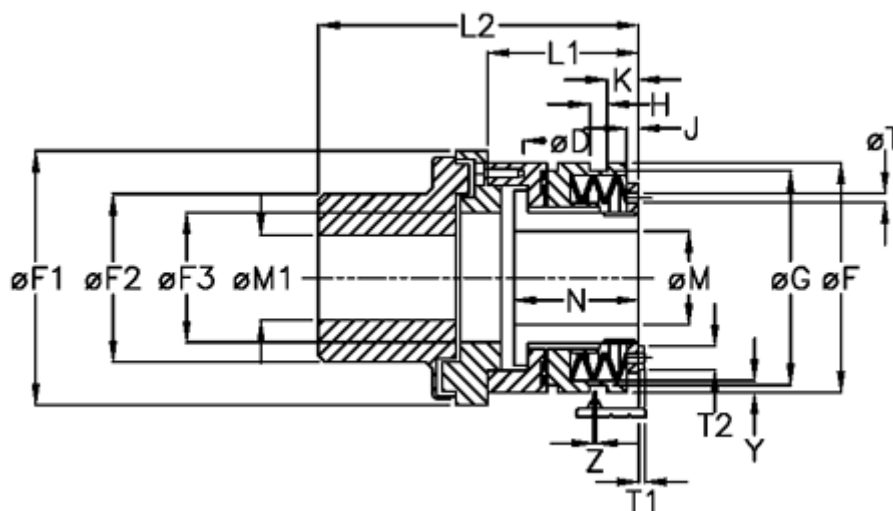

Article number: 46924543

Description: Torque limiter Safelifting D 45 L

Measures

D	= 6xM8	H	= 10	T1 = 4.0
Disc spring mounting	= 5x1L	J	= 9.0	T2 = 10
Disc spring version	= L - heavy	K	= 20.0	Y = 2
F	= 120	L1	= 78.0	Z = 0.0
F1	= 128	L2	= 176.0	
F2	= 90	M1 max	= 60	
F3	= 70	M max	= 45	
G	= 112.0	M min	= 18	